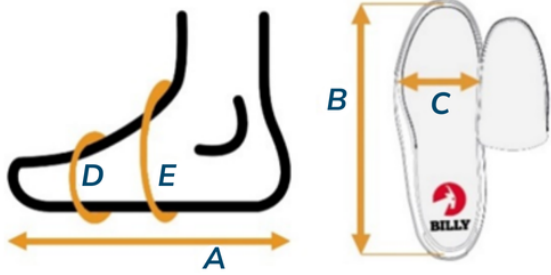

* By removing the inserts inside the shoes, the circumferences will increase 1.3cm - 1.4cm depending on the shoe size selected.

** The measurements shown here were taken with the laces loosely tied. The laces provide adjustability at the "E" location. Tighten laces to achieve desired fit.

BILLY Comfort DZ High silhouette:

- Available in Men's & Women's sizing
- Available in medium, wide and extra wide
- Features the BILLY Double Zip (DZ) configuration with adjustable laces for custom fit
- Premium orthotic contoured insoles
- vegan leather and suede upper

Revision	Website	Gender	Silhouette
01	billyfootwear.com	Men's	Comfort DZ High

WIDE

Men's Comfort DZ High

Sizing chart for Men's EXTRA-WIDE width (6E-width)

A	Actual foot or brace length
B	Actual shoe footbed length inside the shoe.
C	Actual shoe footbed width at ball of foot
D	Circumference inside shoe at ball of foot*
E	Circumference inside shoe near ankle*