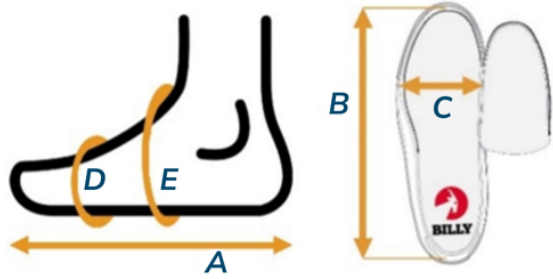

Men's Comfort DZ High

Sizing chart for Men's MEDIUM WIDTH (D-width)

A	Actual foot or brace length
B	Actual shoe footbed length inside the shoe.
C	Actual shoe footbed width at ball of foot
D	Circumference inside shoe at ball of foot*
E	Circumference inside shoe near ankle*

* By removing the inserts inside the shoes, the circumferences will increase 1.3cm - 1.4cm depending on the shoe size selected.

** The measurements shown here were taken with the laces loosely tied. The laces provide adjustability at the "E" location. Tighten laces to achieve desired fit.