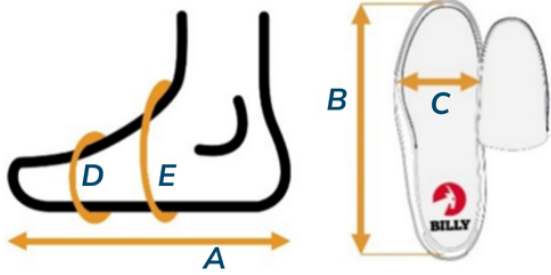

* By removing the inserts inside the shoes, the circumferences will increase 1.3cm - 1.4cm depending on the shoe size selected.

** The measurements shown here were taken with the laces loosely tied. The laces provide adjustability at the "E" location. Tighten laces to achieve desired fit.

BILLY Comfort DZ High silhouette:

- Available in Men's & Women's sizing
- Available in medium, wide and extra wide
- Features the BILLY Double Zip (DZ) configuration with adjustable laces for custom fit
- Premium orthotic contoured insoles
- vegan leather and suede upper

Revision	Website	Gender	Silhouette	MEDIUM
01	billyfootwear.com	Men's	Comfort DZ High	

Men's Comfort DZ High

Sizing chart for Men's WIDE WIDTH (3E-width)

A	Actual foot or brace length
B	Actual shoe footbed length inside the shoe.
C	Actual shoe footbed width at ball of foot
D	Circumference inside shoe at ball of foot*
E	Circumference inside shoe near ankle*